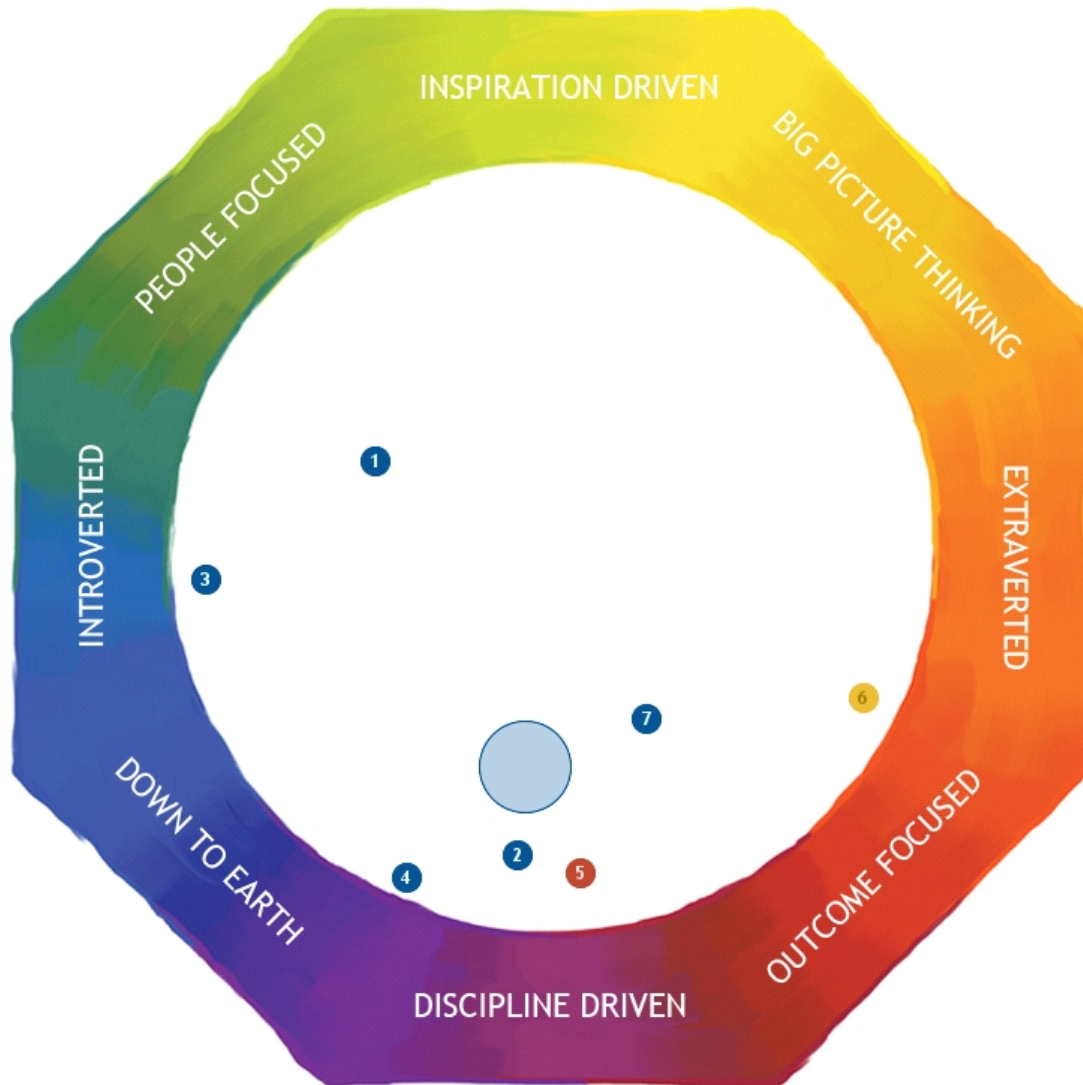

sparkculturesalesteamleadertalent

Lumina HQ
Lumina Team Intro
Inspirational and Practical Personal Development

Everyday, Underlying and Overextended persona team mandala

Lumina HQ

Legend

Collective team mandala position ; Discipline Driven

- 1 Julie Ensor | People Focused
- 2 Mr Gavin Howden | Discipline Driven
- 3 Zhitian Luo | Introverted
- 4 Hugh Minchinton | Down to Earth
- 5 Rodica Petrea | Discipline Driven
- 6 Chris Sample | Outcome Focused
- 7 Hu Wang | Outcome Focused